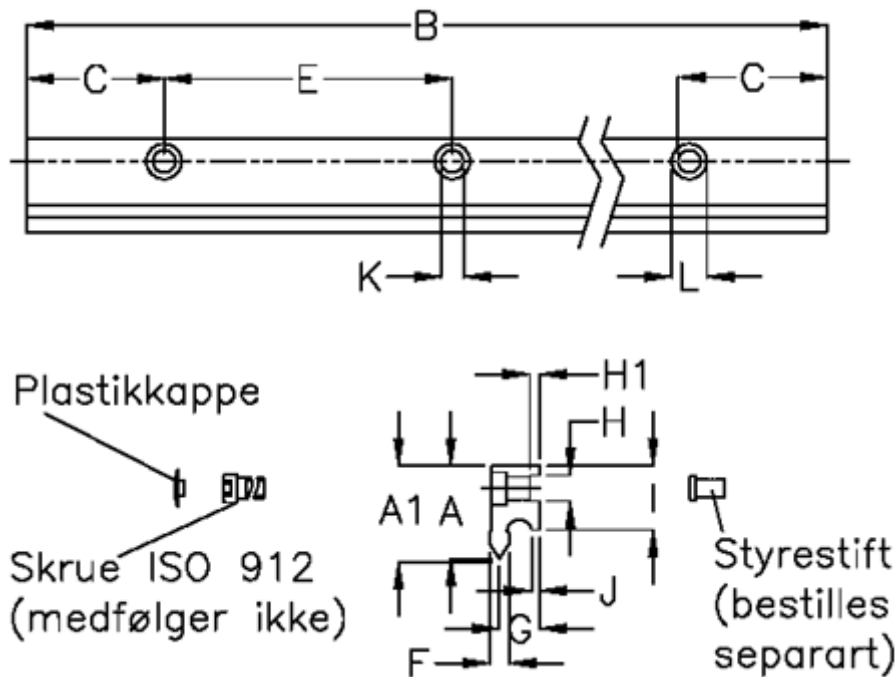

Article number: 05712525361

Description: Hepco GV3 slide NV E L536 P1
with counterbored holes

Measures

A	= 16	G	= 8.0	Weight kg/1000 = 1.00
A1	= 16.19	H	= 4	
B	= 536	H1	= 1.5	
C	= 43.0	I	= 12.00	
E	= 90	J	= 1.75	
F	= 4.21	K	= 4.5	
For bearing	= J18	L	= 8 x 4.1	
For guide pin	= SDP4	Precision type	= P1	